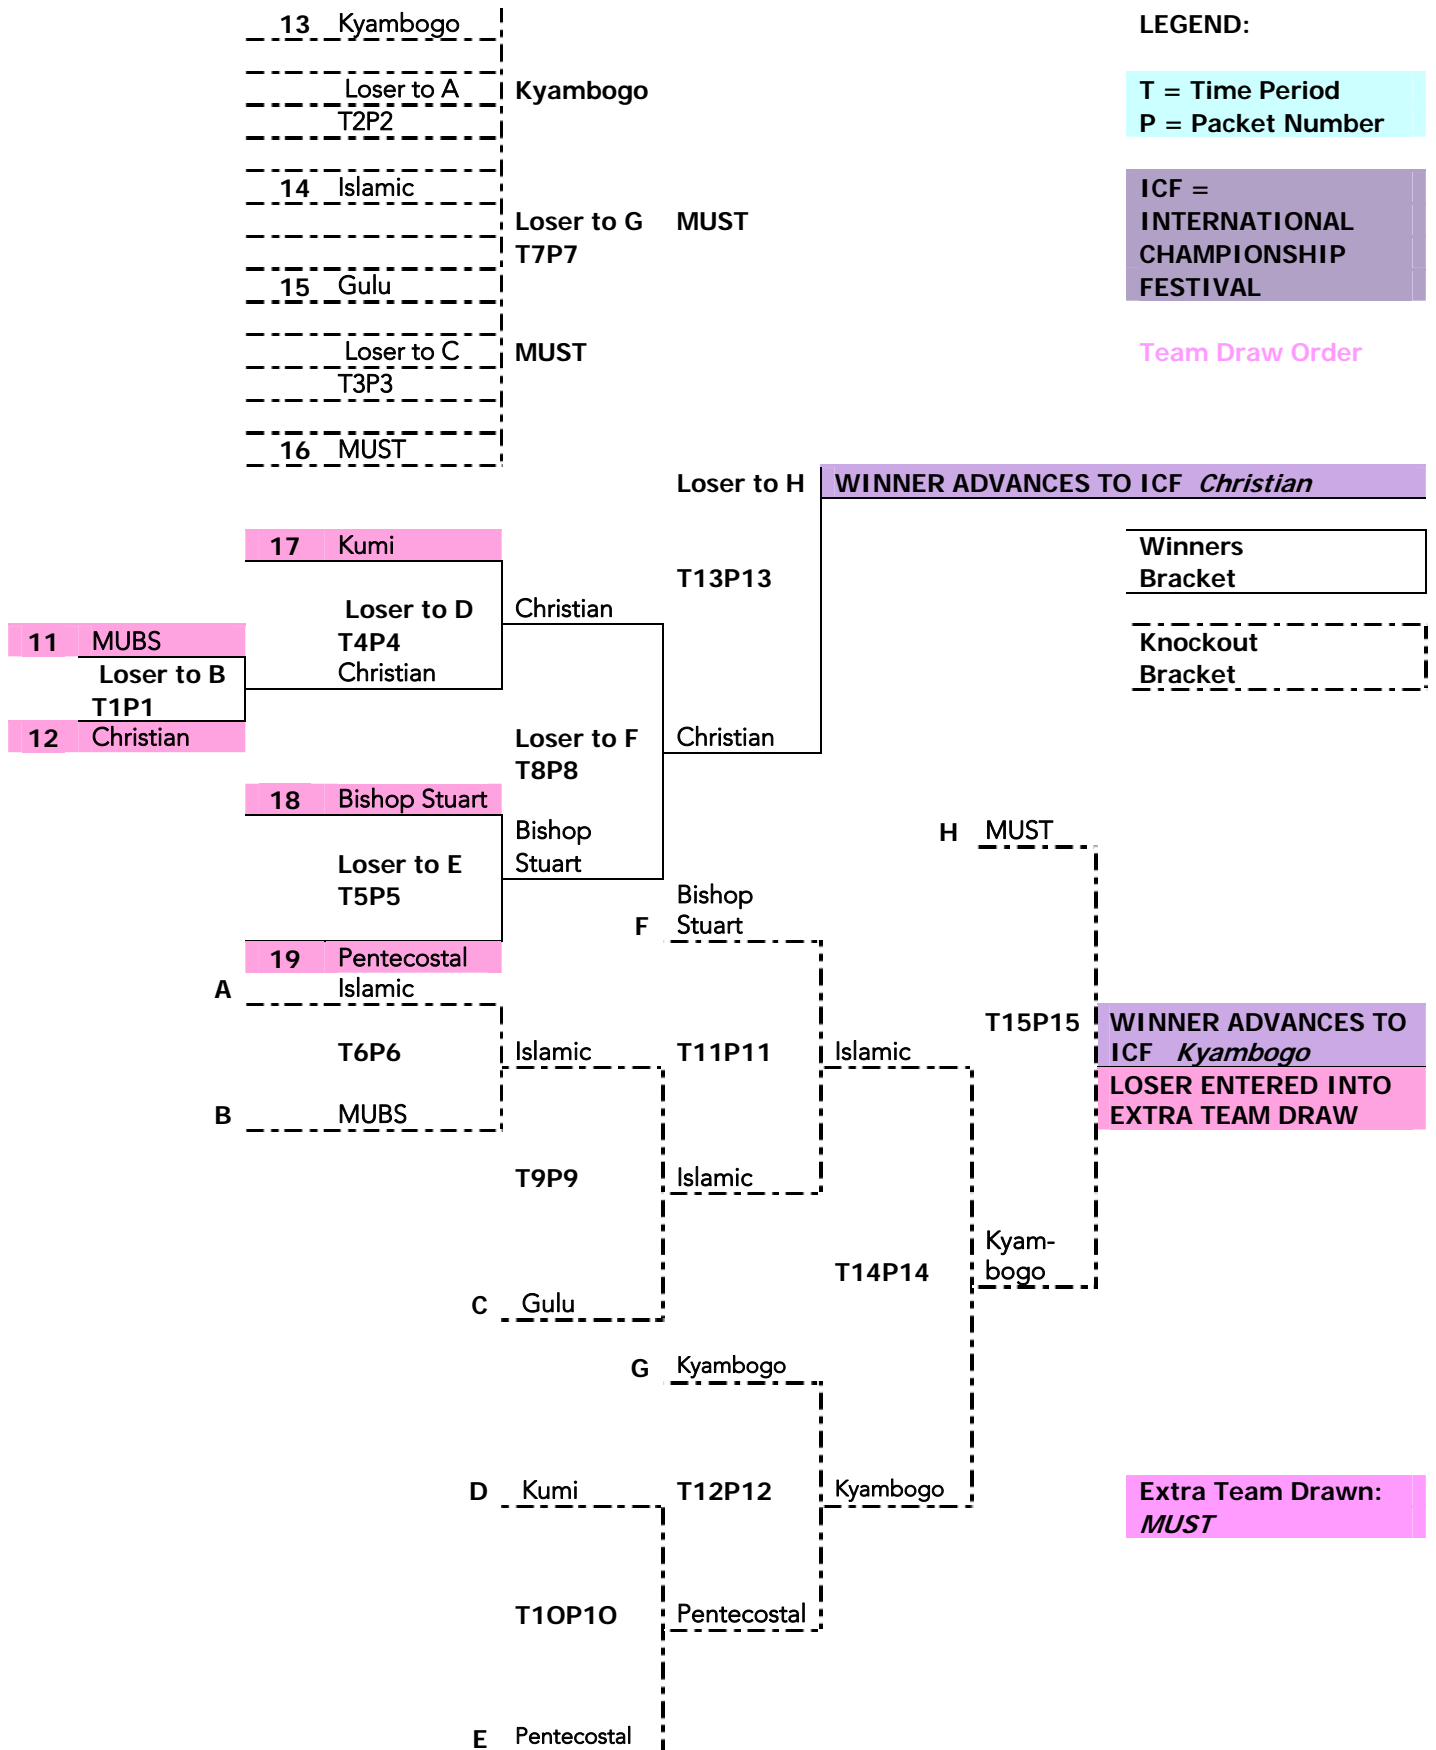

UGANDA NATIONAL QUALIFYING TOURNAMENT

LEGEND:

T = Time Period
P = Packet Number

ICF =
INTERNATIONAL
CHAMPIONSHIP
FESTIVAL

Team Draw Order

UGANDA NATIONAL QUALIFYING TOURNAMENT

LEGEND:

T = Time Period
P = Packet Number

ICF =
INTERNATIONAL
CHAMPIONSHIP
FESTIVAL

Team Draw Order

UGANDA NATIONAL QUALIFYING TOURNAMENT

University Name

Bishop Stuart University
Bugema University
Busoga University
Gulu University
Islamic University in Uganda
Kabale University
Kampala International University
Kampala University
Kumi University
Kyambogo University
Makerere University
Makerere University Business School
Mbarara University of Science & Technology
Mountains of the Moon University
Ndejje University
Nkumba University
Uganda Christian University
Uganda Martyrs University
Uganda Pentecostal University