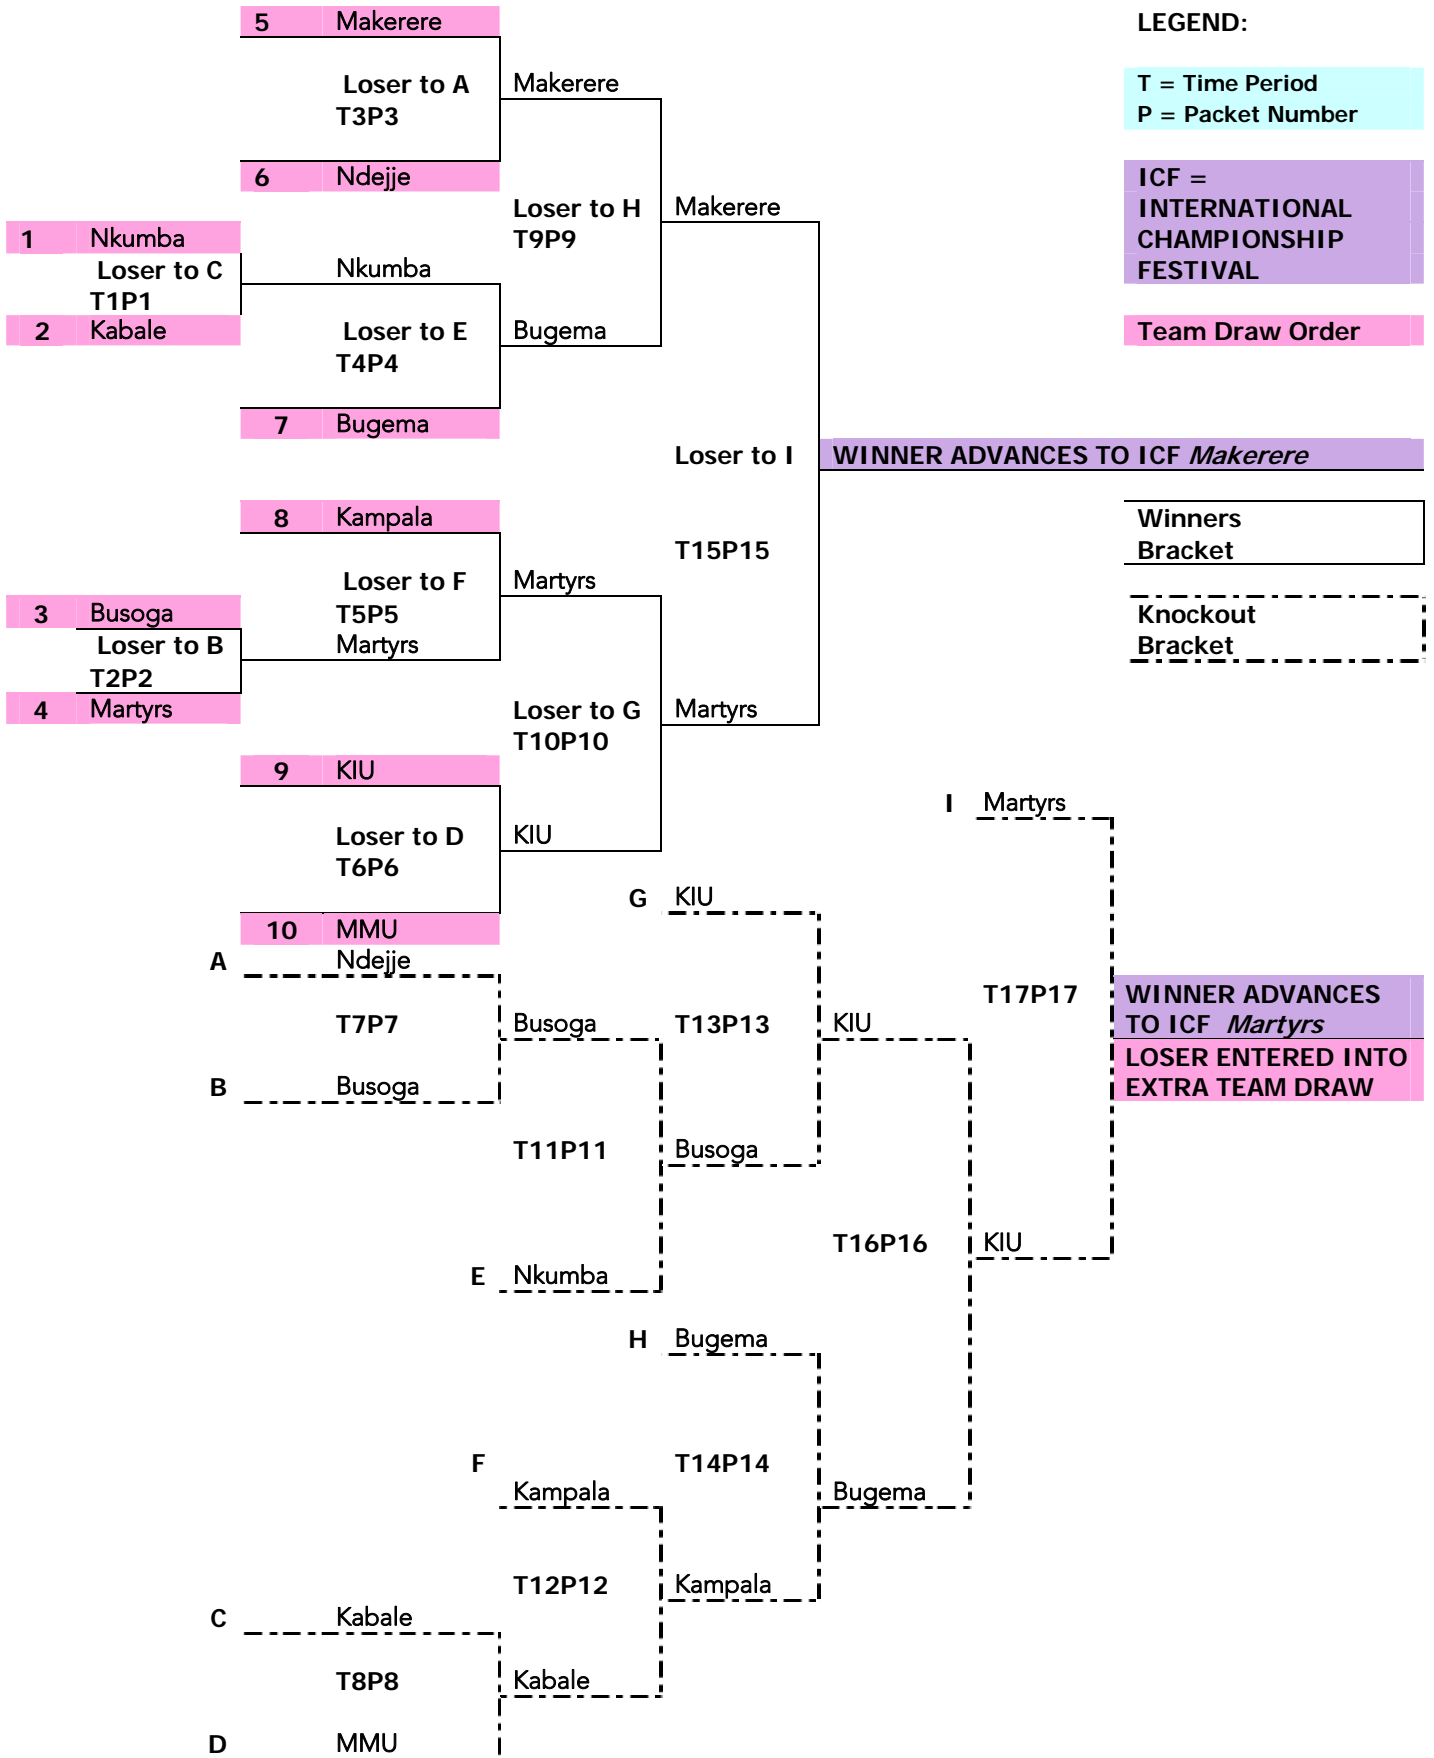

UGANDA NATIONAL QUALIFYING TOURNAMENT

LEGEND:

T = Time Period
P = Packet Number

ICF =
INTERNATIONAL
CHAMPIONSHIP
FESTIVAL

Team Draw Order

UGANDA NATIONAL QUALIFYING TOURNAMENT

LEGEND:

T = Time Period
P = Packet Number

ICF =
INTERNATIONAL
CHAMPIONSHIP
FESTIVAL

Team Draw Order

UGANDA NATIONAL QUALIFYING TOURNAMENT

University Name

Bishop Stuart University
Bugema University
Busoga University
Gulu University
Islamic University in Uganda
Kabale University
Kampala International University
Kampala University
Kumi University
Kyambogo University
Makerere University
Makerere University Business School
Mbarara University of Science & Technology
Mountains of the Moon University
Ndejje University
Nkumba University
Uganda Christian University
Uganda Martyrs University
Uganda Pentecostal University