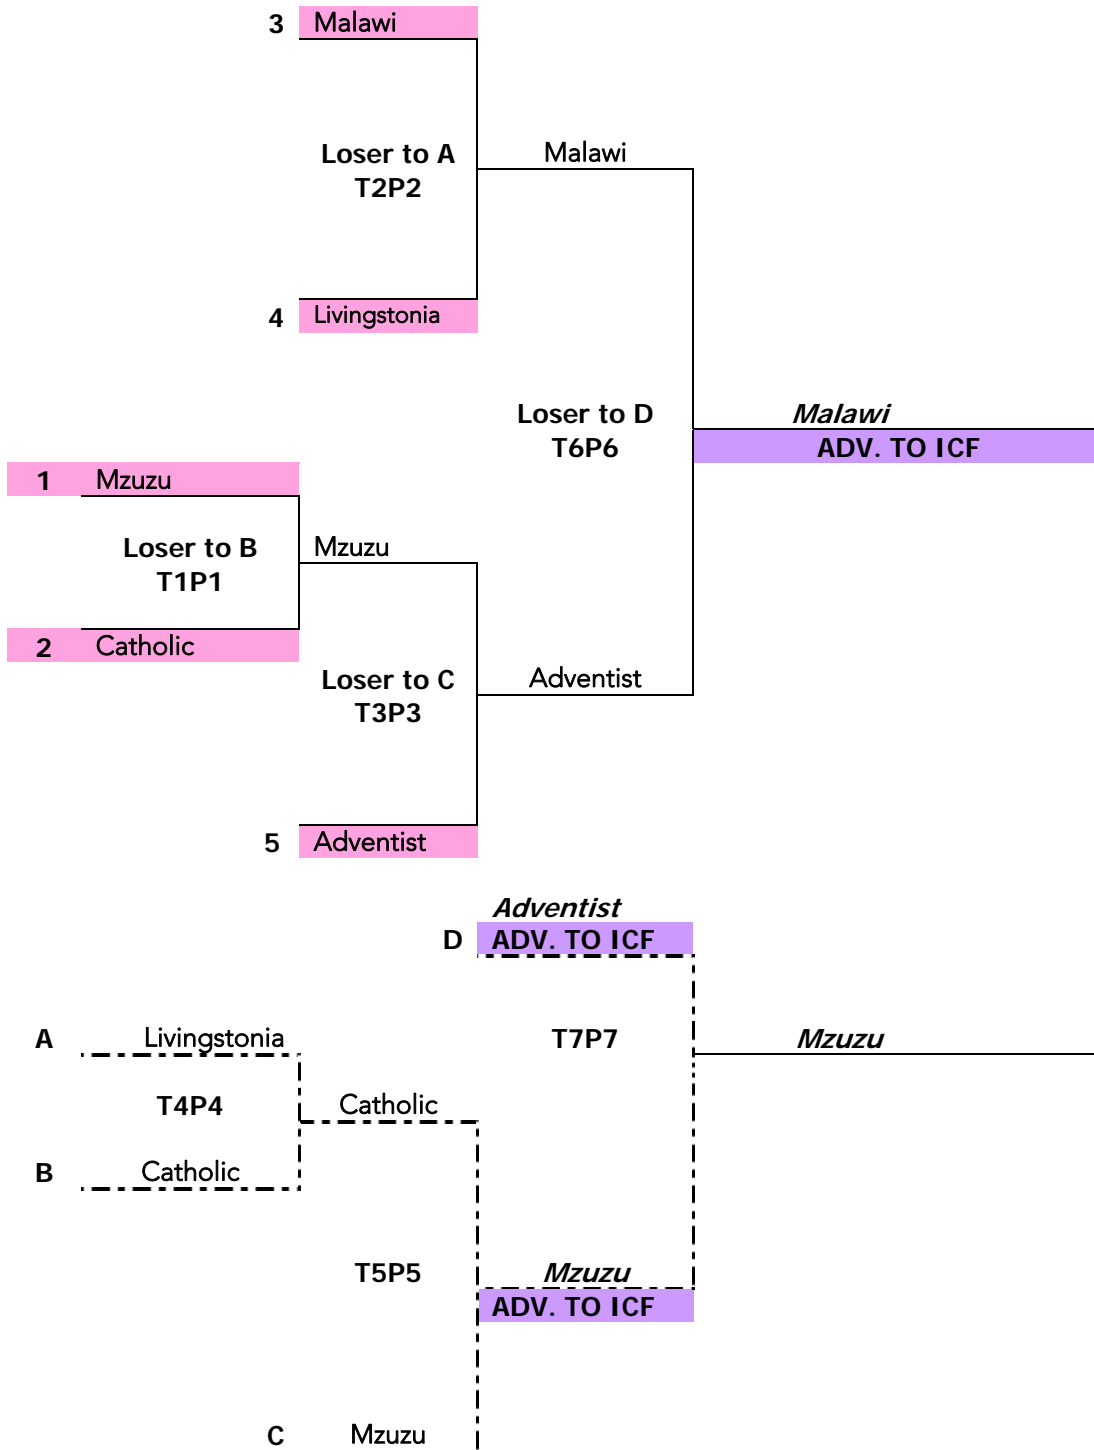

MALAWI NATIONAL QUALIFYING TOURNAMENT

LEGEND:

T = Time Period
P = Packet Number

ICF =
INTERNATIONAL
CHAMPIONSHIP
FESTIVAL

Team Draw Order

Winners Bracket
Knockout Bracket

MALAWI NATIONAL QUALIFYING TOURNAMENT

University Name

Catholic University, Malawi
Malawi Adventist University
Mzuzu University
University of Livingstonia
University of Malawi

University Short Name

Catholic
Adventist
Mzuzu
Livingstonia
Malawi