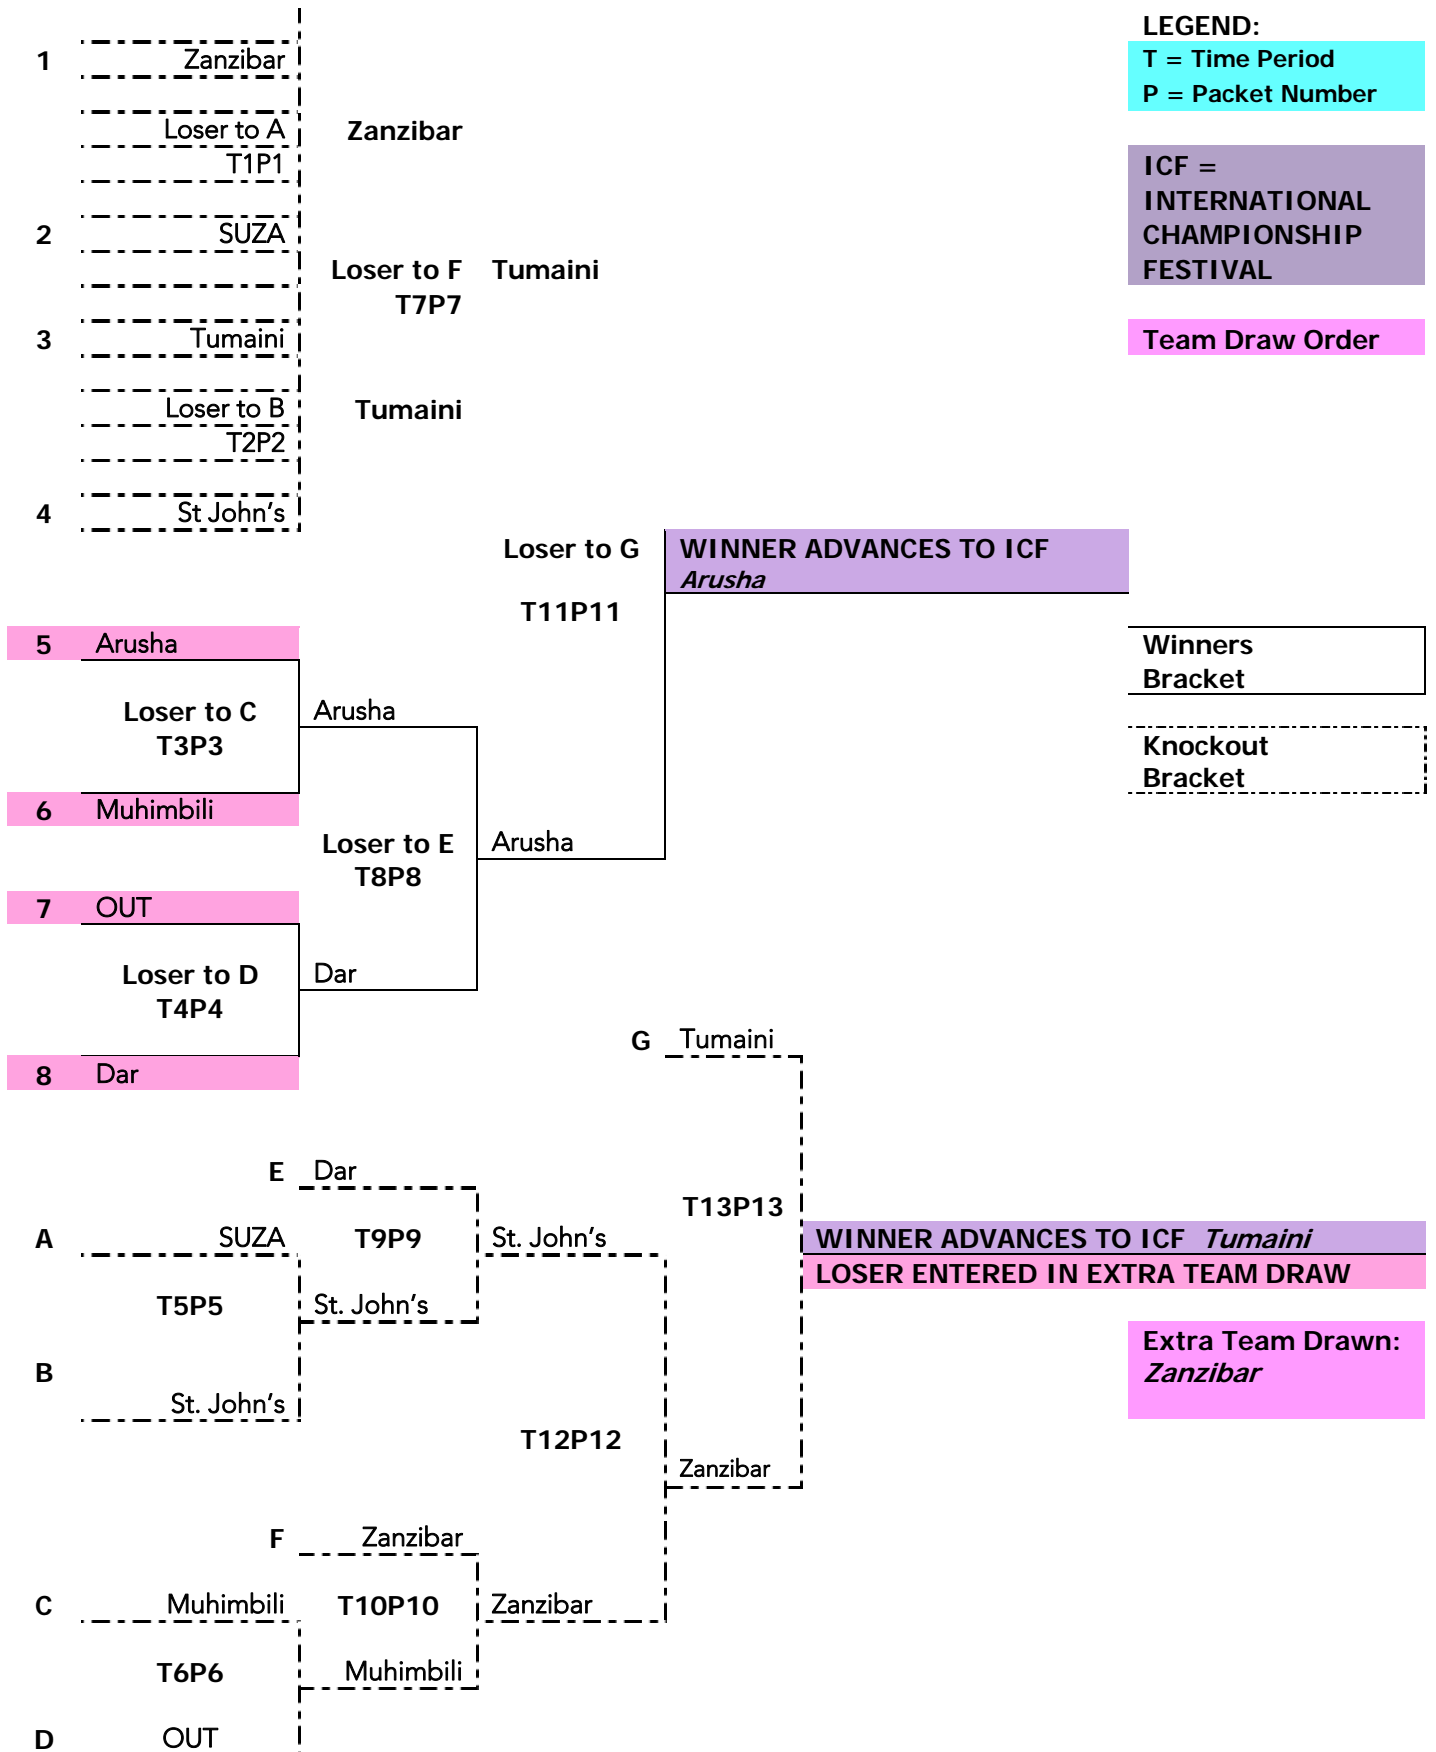

TANZANIA NATIONAL QUALIFYING TOURNAMENT

LEGEND:

T = Time Period
P = Packet Number

ICF = INTERNATIONAL CHAMPIONSHIP FESTIVAL

Team Draw Order

TANZANIA NATIONAL QUALIFYING TOURNAMENT

LEGEND:

T = Time Period
P = Packet Number

ICF =
INTERNATIONAL
CHAMPIONSHIP
FESTIVAL

Team Draw Order

Winners
Bracket

Knockout
Bracket

Extra Team Drawn:
Zanzibar

TANZANIA NATIONAL QUALIFYING TOURNAMENT

University Name

Ardhi University
Hubert Kairuki Memorial University
International Medical & Technological University
Mount Meru University
Muhimbili University
Mzumbe University
Sokoine University of Agriculture
St. Augustine University of Tanzania
St. John's University of Tanzania
Teofilo Kisanji University
The Open University of Tanzania
The State University of Zanzibar
Tumaini University
University of Arusha
University of Dar es Salaam
University of Dodoma
Zanzibar University