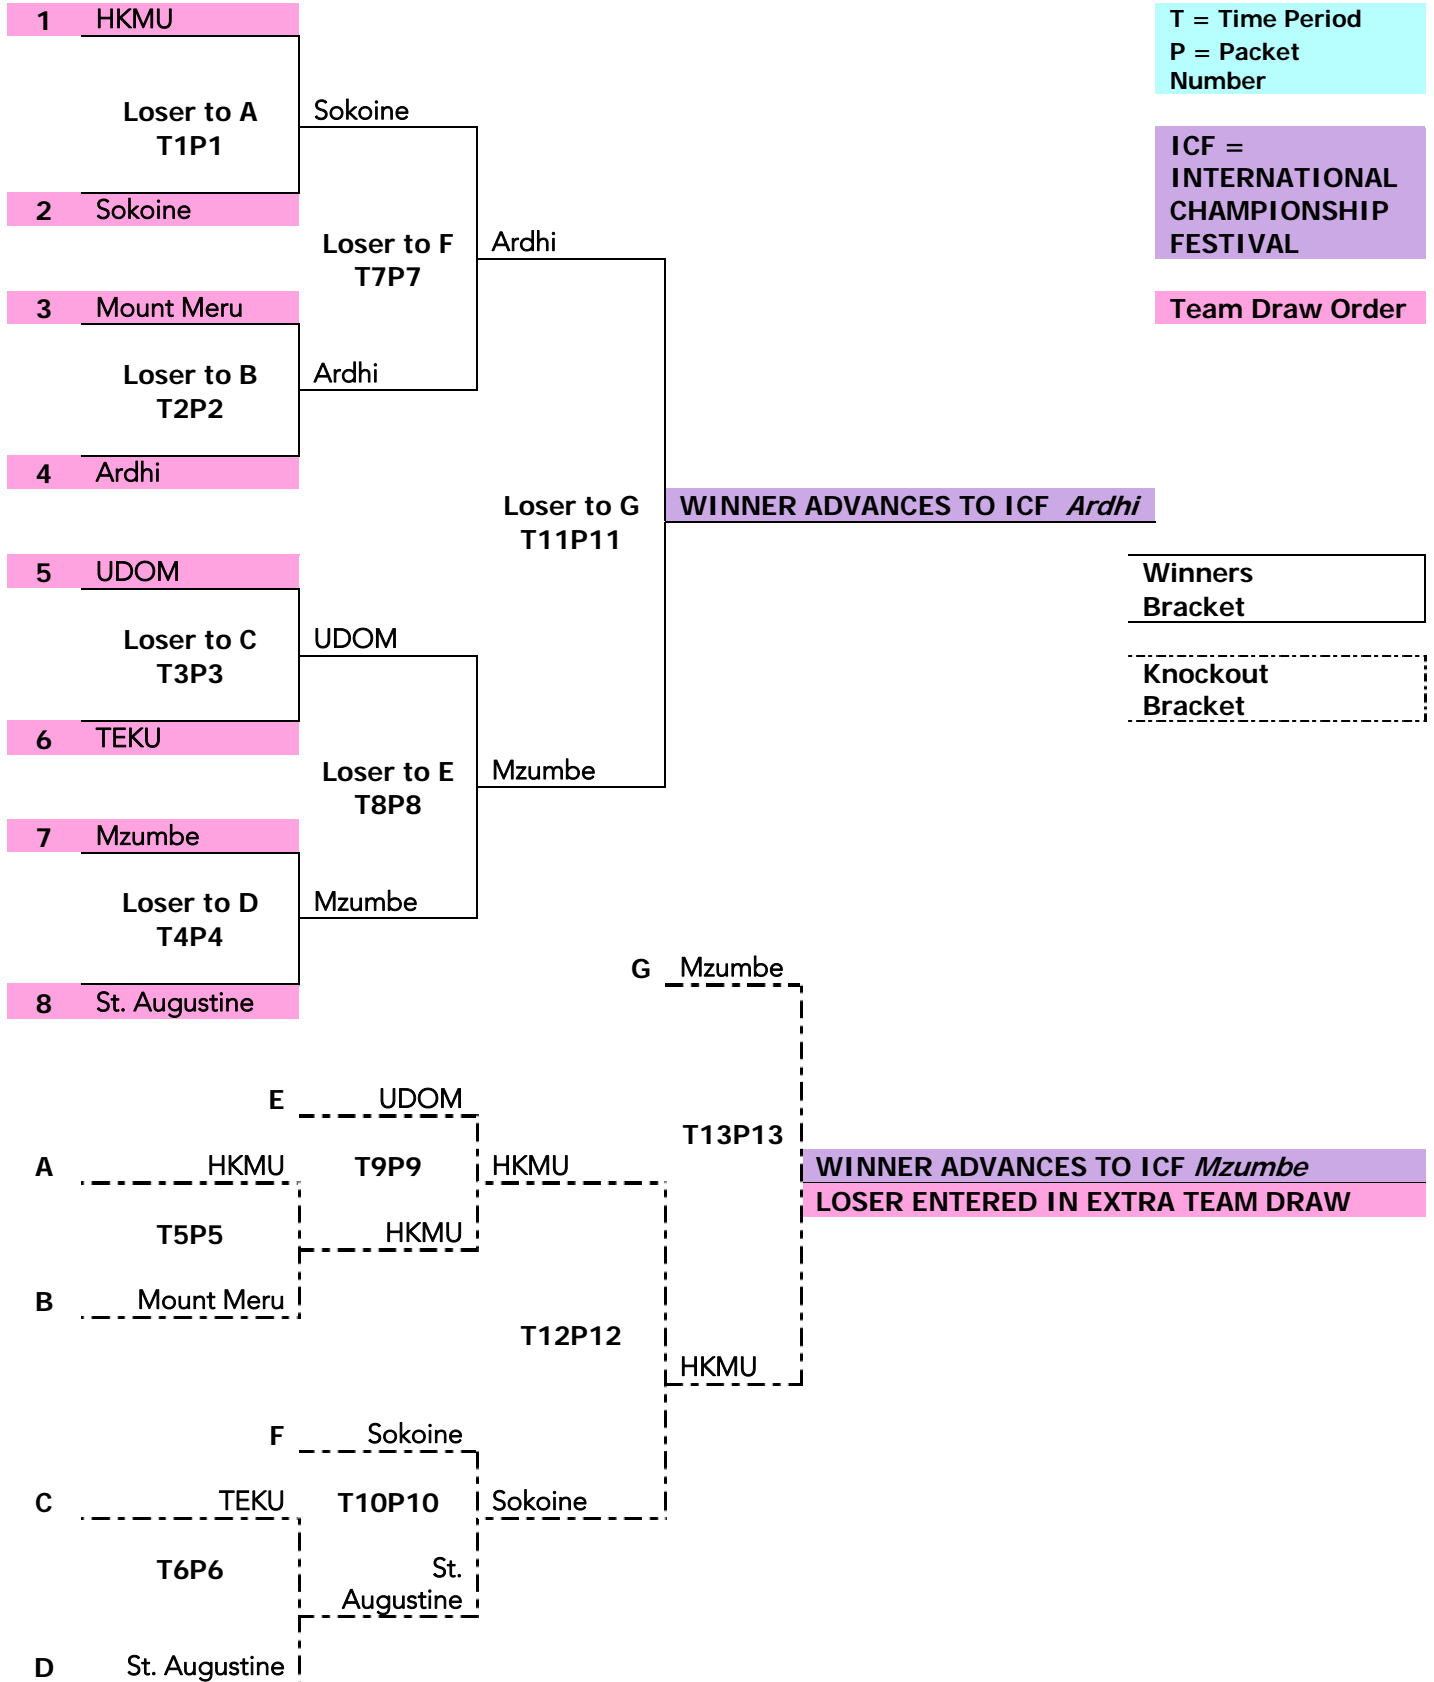

TANZANIA NATIONAL QUALIFYING TOURNAMENT

LEGEND:

T = Time Period
P = Packet Number

ICF = INTERNATIONAL CHAMPIONSHIP FESTIVAL

Team Draw Order

TANZANIA NATIONAL QUALIFYING TOURNAMENT

LEGEND:

T = Time Period
P = Packet Number

ICF =
INTERNATIONAL
CHAMPIONSHIP
FESTIVAL

Team Draw Order

Winners
Bracket

Knockout
Bracket

Extra Team Drawn:
Zanzibar

TANZANIA NATIONAL QUALIFYING TOURNAMENT

University Name

Ardhi University
Hubert Kairuki Memorial University
International Medical & Technological University
Mount Meru University
Muhimbili University
Mzumbe University
Sokoine University of Agriculture
St. Augustine University of Tanzania
St. John's University of Tanzania
Teofilo Kisanji University
The Open University of Tanzania
The State University of Zanzibar
Tumaini University
University of Arusha
University of Dar es Salaam
University of Dodoma
Zanzibar University

University Short Name

Ardhi
HKMU
IMTU
Mount Meru
Muhimbili
Mzumbe
Sokoine
St. Augustine
St John's
TEKU
OUT
SUZA
Tumaini
Arusha
Dar
UDOM
Zanzibar