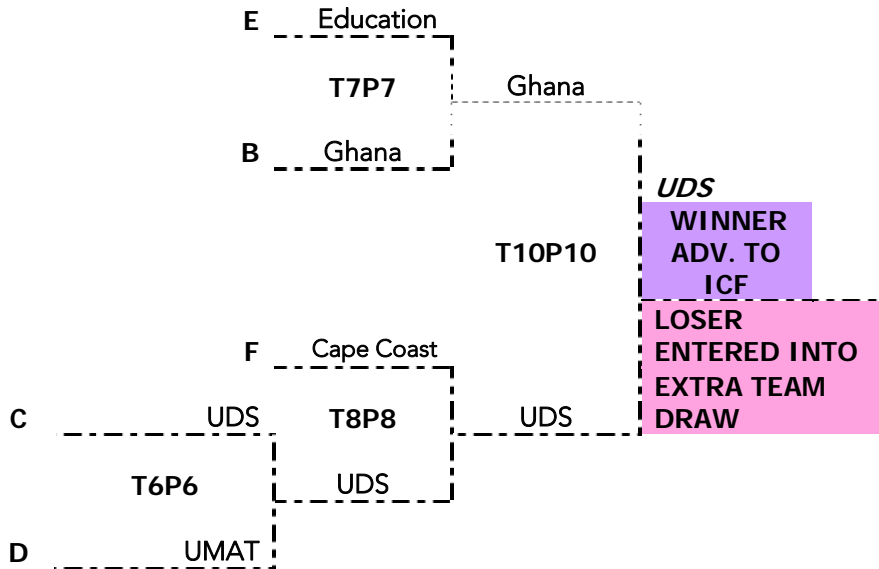

# GHANA NATIONAL QUALIFYING TOURNAMENT

**LEGEND:**

T = Time Period  
P = Packet Number

**ICF =  
INTERNATIONAL  
CHAMPIONSHIP  
FESTIVAL**

**Team Draw Order**

**Winners  
Bracket**

**Knockout  
Bracket**

**Extra Team Drawn:  
Ghana**

## GHANA NATIONAL QUALIFYING TOURNAMENT

### **University Name**

Kwame Nkrumah University  
University for Development Studies  
University of Cape Coast  
University of Education, Winneba  
University of Ghana  
University of Mines and Technology  
Valley View University

### **University Short Name**

Nkrumah  
UDS  
Cape Coast  
Education  
Ghana  
UMAT  
Valley View