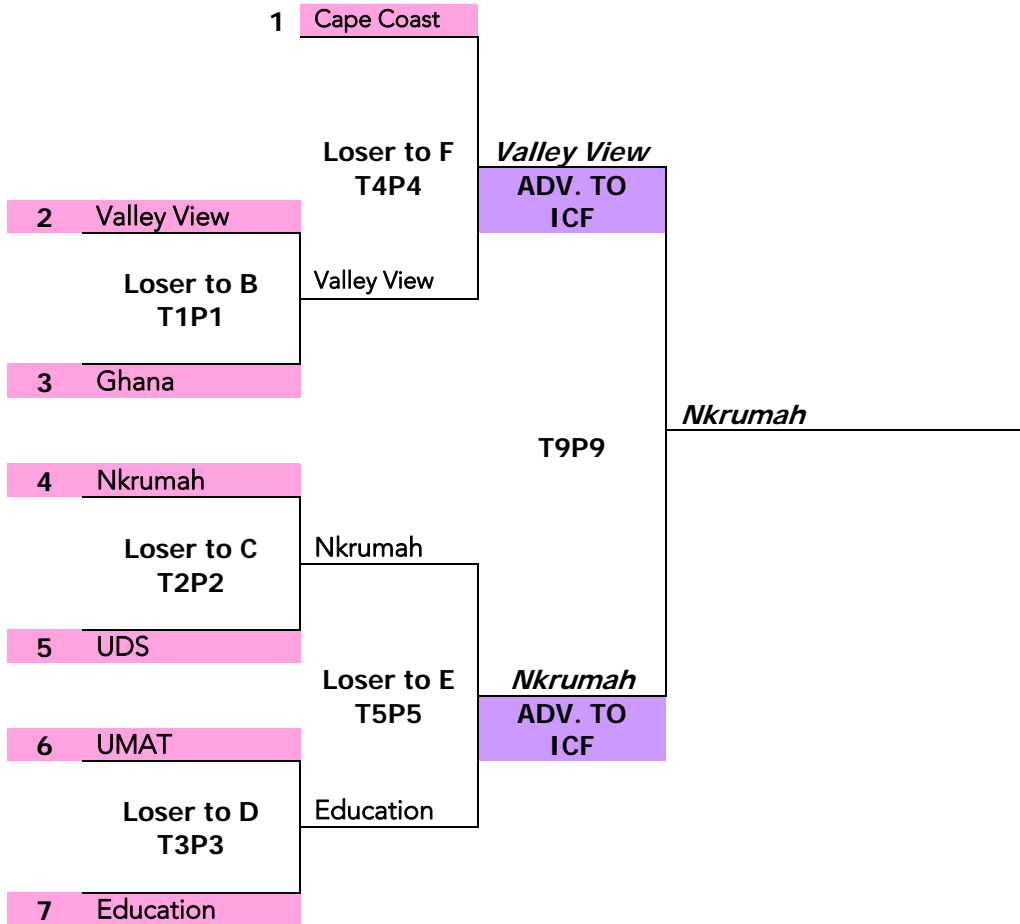

# GHANA NATIONAL QUALIFYING TOURNAMENT

**LEGEND:**

T = Time Period  
P = Packet Number

**ICF =  
INTERNATIONAL  
CHAMPIONSHIP  
FESTIVAL**

**Team Draw Order**

**Winners  
Bracket**

**Knockout  
Bracket**

**Extra Team Drawn:  
Ghana**

## GHANA NATIONAL QUALIFYING TOURNAMENT

### **University Name**

Kwame Nkrumah University  
University for Development Studies  
University of Cape Coast  
University of Education, Winneba  
University of Ghana  
University of Mines and Technology  
Valley View University

### **University Short Name**

Nkrumah  
UDS  
Cape Coast  
Education  
Ghana  
UMAT  
Valley View